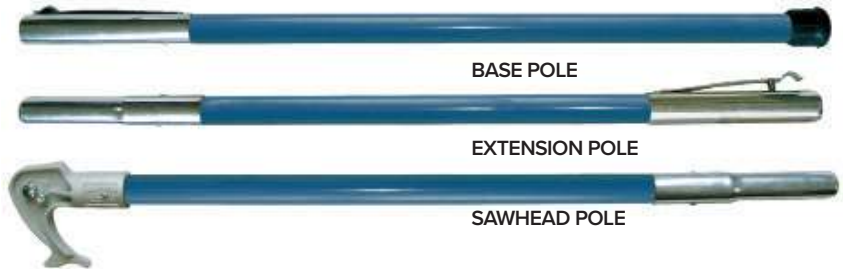

THE LIGHTWEIGHT OPTION FOR TREE TRIMMING

Jameson's thinnest walled pole is lightweight and easy to control, making it ideal for tree trimming.

- Lighter weight results in less fatigue during extended work periods and easier handling
- Durable, high gloss enamel coating for long life, easy cleaning and fiber bloom prevention
- **Batch tested to 100KV per foot for five minutes**
- Not a "hot stick"

.075" Wall Thickness
1.25" Pole Diameter
1.6 Lbs
Based On 6' Extension Pole

BASE POLE

EXTENSION POLE

SAWHEAD POLE

Pole Length	4'	6'	8'	10'	12'
Base	BL-4F	BL-6F	BL-8F	BL-10F	BL-12F
Extension	BL-4	BL-6	BL-8	BL-10	BL-12
Sawhead	BL-4SFP	BL-6SFP	BL-8SFP	BL-10SFP	BL-12SFP

For highest performance and safety, Jameson recommends using a Base Pole when using one pole or starting with a Base Pole when working with multiple poles.