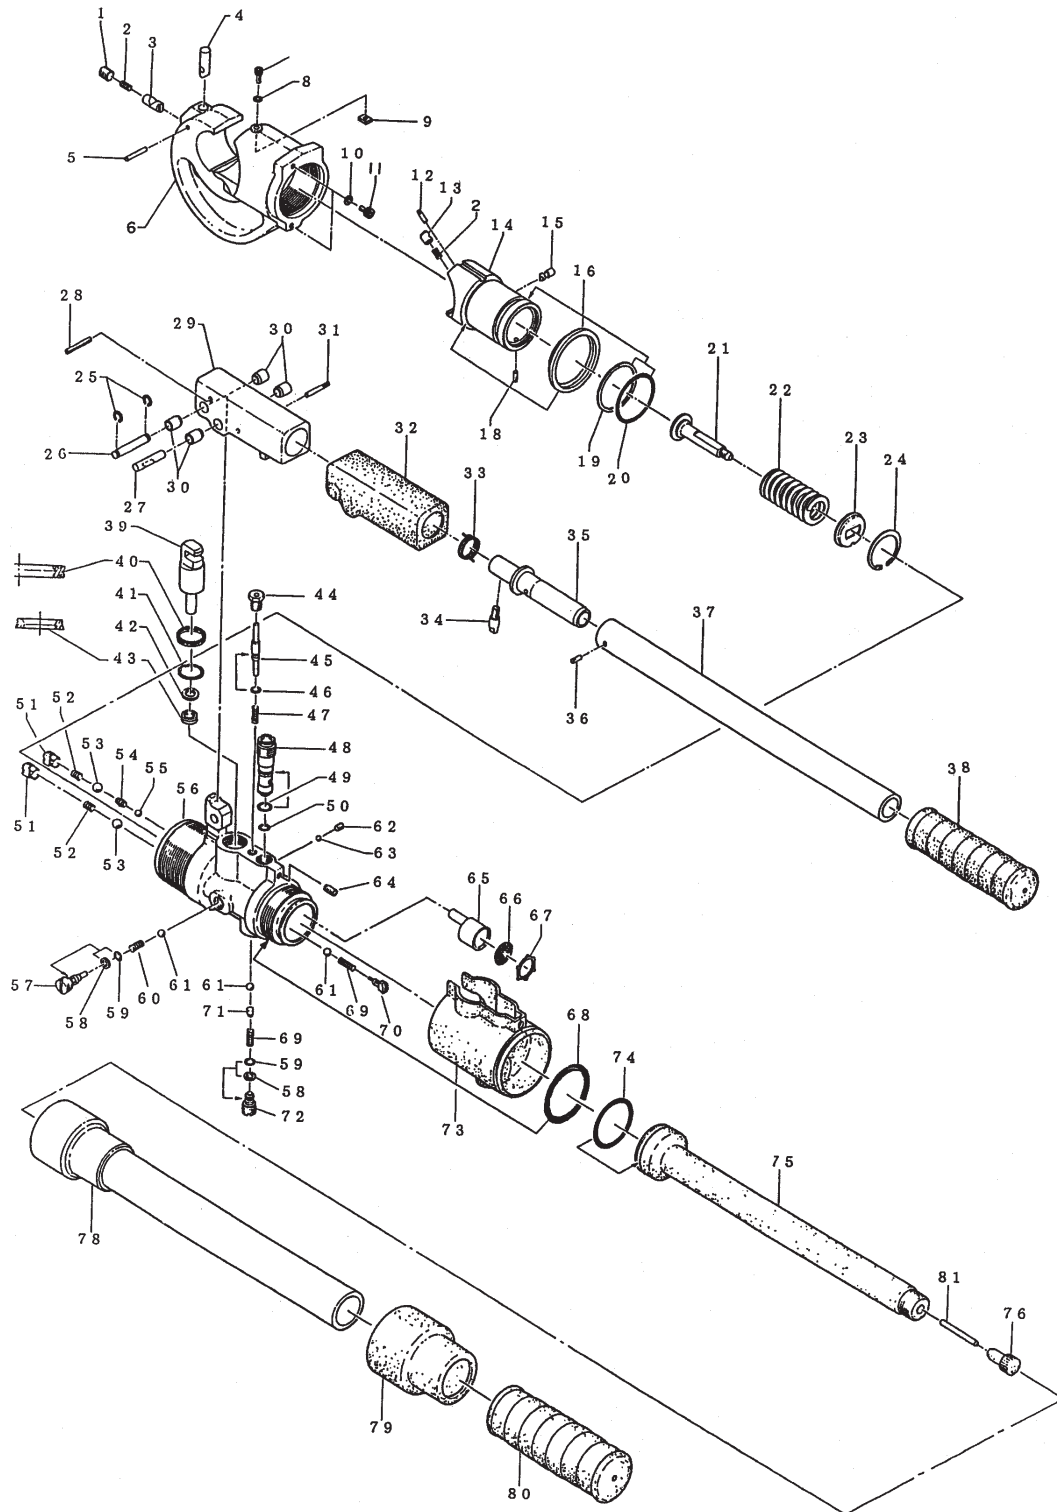

Huskie TOOLS

EP-410 BREAKDOWN

EP-410 PARTS LIST

NO.	DESCRIPTION	CODE	QTY.
1	M10 X 10 Screw (F.P.)	16-41	1
2	Spring (177)	410-01	2
3	Retainer Pin (A)	410-02	1
4	Die Release Pin (A)	410-03	1
5	2.5 X 25 Drive Pin (BW)	410-04	1
6	Head	410-05	1
7	M4 X 10 Screw	410-06	1
8	M4 Lock Washer	410-07	1
9	Key	410-08	1
10	M5 Lock Washer	410-09	2
11	M5 X 6 Screw	410-10	2
12	2.5 X 14 Drive Pin (BW)	410-11	1
13	Retainer Pin (B)	410-12	1
14	Ram	410-13	1
15	Die Release Pin (B)	410-14	1
16	Dust Seal	430-03	1
18	2.5 x 8 Dowel Pin (B)	410-17	1
19	P-40 Back-Up Ring (B.C.)	22-16	1
20	P-40 O-Ring (C.P.)	410-70	1
21	Ram Spring Guide	410-18	1
22	Spring (65)	410-19	1
23	Ram Spring Support	410-20	1
24	OV-36 Snap Ring	410-21	1
25	CE-7 Snap Ring	40-49	2
26	Pin (85)	410-22	1
27	Pin (84)	410-23	1
28	5 X 32 Dowel Pin (G)	85-57A	1
29	Pump Handle Head	410-24	1
30	Bushing	410-25	4
31	4 X 26 Dowel Pin (G)	410-26	1
32	Handle Head Insulation	410-27	1
33	Spring (146)	85-60	1
34	Push Pin	85-61	1
35	Pump Handle Stem	410-28	1
36	3 X 8 Dowel Pin (G)	410-29	1
37	Pump Handle	410-30	1
38	Pump Handle Grip (2)	410-31	1
39	Pump Piston	410-32	1
40	P-20 X-Ring	410-33	1
41	P-20 O-Ring (C.P.)	410-34A	1
42	P-8 Back-Up Ring (B.C.)	85-33	1
43	PS-8 Pent Seal	16-44	1
44	Release Valve Screw (7)	85-35	1
45	Release Valve Stem	410-35	1
46	P-3 O-Ring (C.P.)	UC-27	1
47	Spring (144)	85-37	1
48	Bypass Cartridge	410-36	1
49	S-9 O-Ring	410-71	1