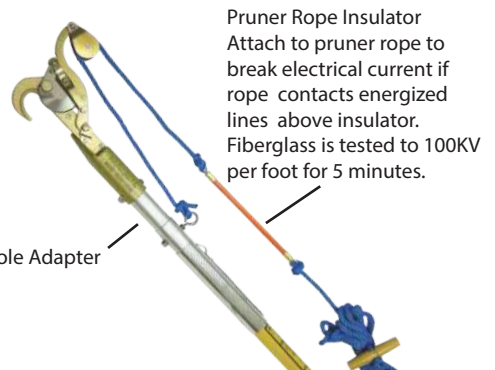

JA-14 Professional Pruners

Jameson's heavy duty JA-14 Pruners were designed for the professional arborist. Forged steel construction for added strength, an enhanced spring for smoother cutting action and a raised leading edge on hook eliminates frictional drag. 1.25" side cut.

JA-14 DP Double Pulley Pruner
Double pulley allows for additional leverage and significantly reduces pulling force required
(Adapter Included)

JA-34 Big Mouth Pruners

The new Big Mouth Pruner has the same heavy duty construction of the JA-14, but it has a larger cutting capacity of 1.75". It also features a removable upper spring pin and blade bolt for easy blade replacement and sharpening - no more drilling out pins to replace blade.

JA-34 Big Mouth
1.75" Cut Pruner
Largest cutting capacity pruner
(Shown with Pole Adapter)

JA-34 DP Double Pulley Big Mouth Pruner
Double pulley allows for additional leverage and significantly reduces pulling force required.
(Adapter Included)

Pruner Rope Insulator
Attach to pruner rope to break electrical current if rope contacts energized lines above insulator. Fiberglass is tested to 100KV per foot for 5 minutes.

Pole Adapter

Part Number	Accessories
PR-20	Pruner Rope, 20' X 1/2"
PRI-7.5	Rope Insulator, 7', Breaks Electrical Current
PRI-12	Rope Insulator, 12', Breaks Electrical Current