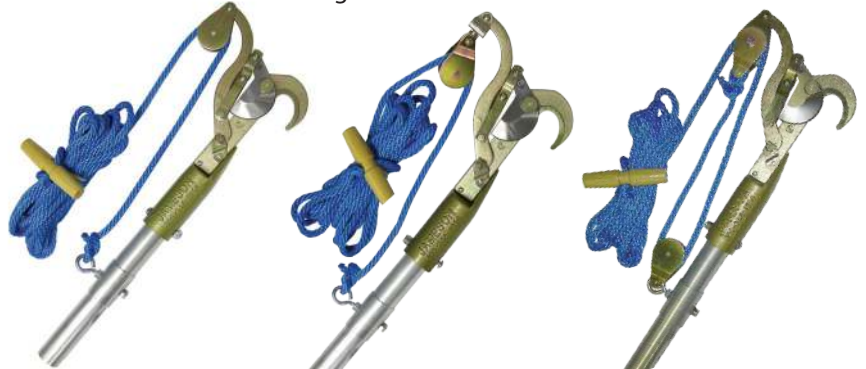

JA-14 Professional Pruners

Jameson's heavy duty JA-14 Pruners were designed for the professional arborist. Forged steel construction for added strength, an enhanced spring for smoother cutting action and a raised leading edge on hook eliminates frictional drag. 1.25" side cut.

JA-14 Fixed Pulley Pruner
1.25" cut capacity
(Shown with Pole Adapter)

JA-14 S Swivel Pulley Pruner
Swivel provides versatility in pull direction and more leverage with less pressure on pulley arm
(Shown with Pole Adapter)

JA-14 DP Double Pulley Pruner
Double pulley allows for additional leverage and significantly reduces pulling force required
(Adapter Included)

JA-34 Big Mouth Pruners

The new Big Mouth Pruner has the same heavy duty construction of the JA-14, but it has a larger cutting capacity of 1.75". It also features a removable upper spring pin and blade bolt for easy blade replacement and sharpening - no more drilling out pins to replace blade.

Pruner Rope Insulator
Attach to pruner rope to break electrical current if rope contacts energized lines above insulator. Fiberglass is tested to 100KV per foot for 5 minutes.

Pole Adapter

Part Number	Accessories
PR-20	Pruner Rope, 20' X 1/2"
PRI-7.5	Rope Insulator, 7', Breaks Electrical Current
PRI-12	Rope Insulator, 12', Breaks Electrical Current